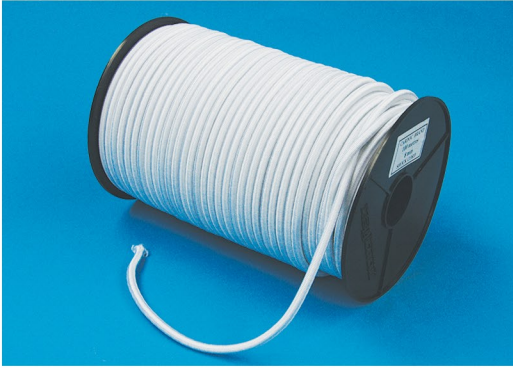

Ropes

Shock Cord