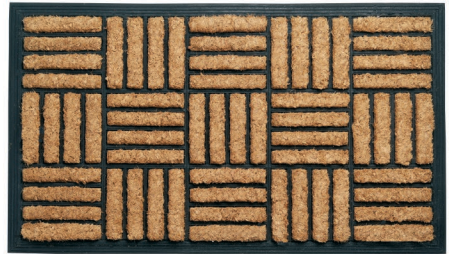

Creel Carnatic

All natural coco mats are individually wrapped and marked with dimensions and barcode.

CL Plain Coco

Available in sizes: 1, 2, 3, 4, 5 and 6

MB Plain Coco

Available in sizes: 1, 2, 3, 4, 5 and 6

Creel Carnatic

Available in sizes: 1, 2, 3, 4, 5 and 6

PVC backed Coco

Red or Green border

Available in sizes: 1 and 2

Sizes

Size 1: 60cm x 35cm (24" x 14")

Size 2: 68cm x 40cm (27" x 16")

Size 3: 75cm x 45cm (30" x 18")

Size 4: 82cm x 50cm (33" x 20")

Size 5: 90cm x 55cm (36" x 22")

Size 6: 97cm x 60cm (39" x 24")

Scraper Door Mats

Brecon

Snowdon

Pennine Half Round

Pennine Straight

Pennine Welcome

Pennine Square

Brecon

Cylindrical coir pile on galvanised steel wire base.
Individually bagged.
Available in size 60cm x 40cm (24" x 16")

Pennine Half Round

Heavy Duty Coco/Rubber
Available in size 75cm x 45cm (30" x 18")