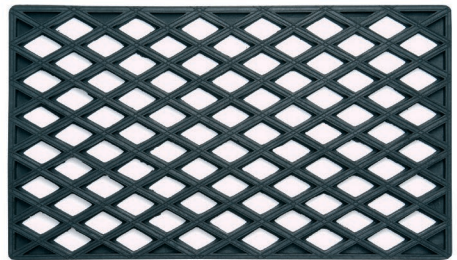

Colours Available ↓

Green, Dark Brown and Coco Brown

Sizes

Size 1: 60cm x 40cm (24" x 16")

*Can be supplied with hangers

PVC Backed Coir Matting

PVC Backed Coir Matting

Can be supplied in full rolls or cut to size.

Full Rolls:

Approx: 1m wide x 7.5m long

Available in 17mm and 23mm depths

Rubberlink Mat

Heavy Duty Black Rubber Mat
Individually Bagged
Size: 60cm x 40cm (24" x 16")

Diamond Scraper

Black Rubber Mat
Individually Bagged
Size: 59cm x 33cm (23" x 13")