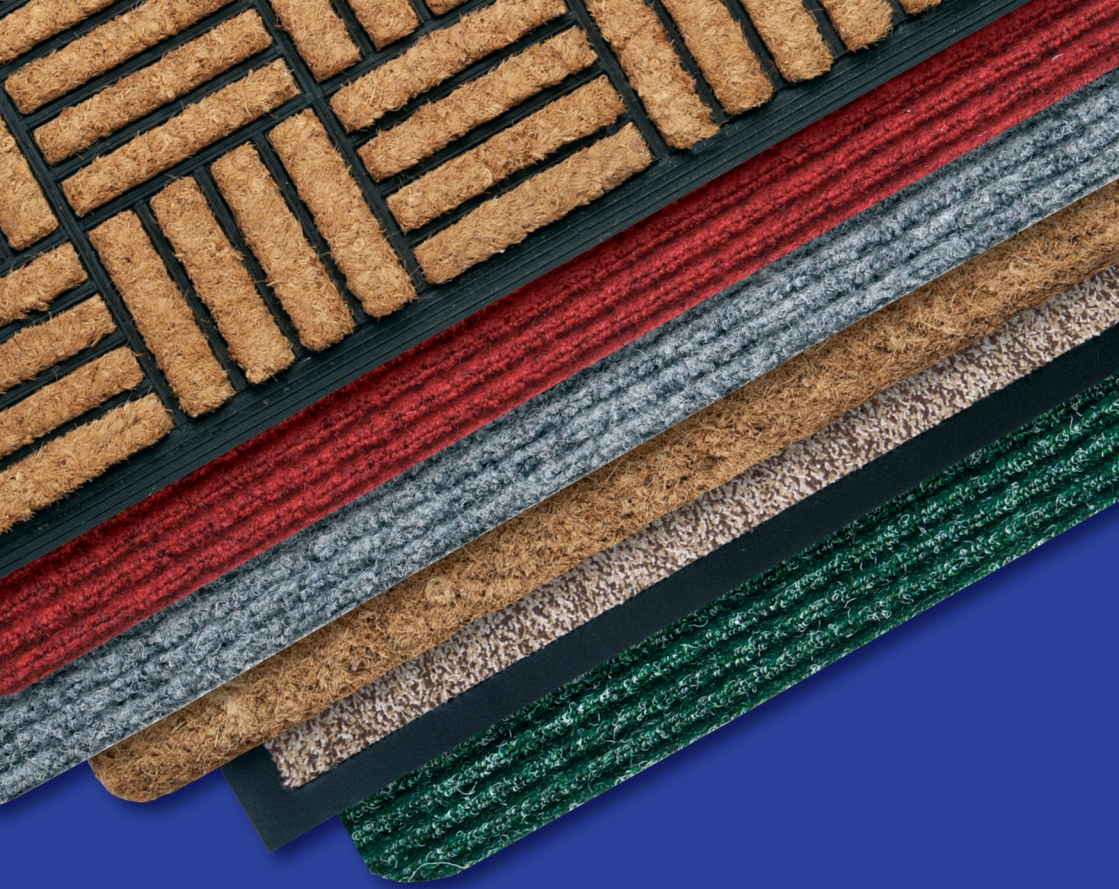

Full Rolls:

Approx: 1m wide x 7.5m long

Available in 17mm and 23mm depths

Rubberlink Mat

Heavy Duty Black Rubber Mat
Individually Bagged
Size: 60cm x 40cm (24" x 16")

Diamond Scraper

Black Rubber Mat
Individually Bagged
Size: 59cm x 33cm (23" x 13")